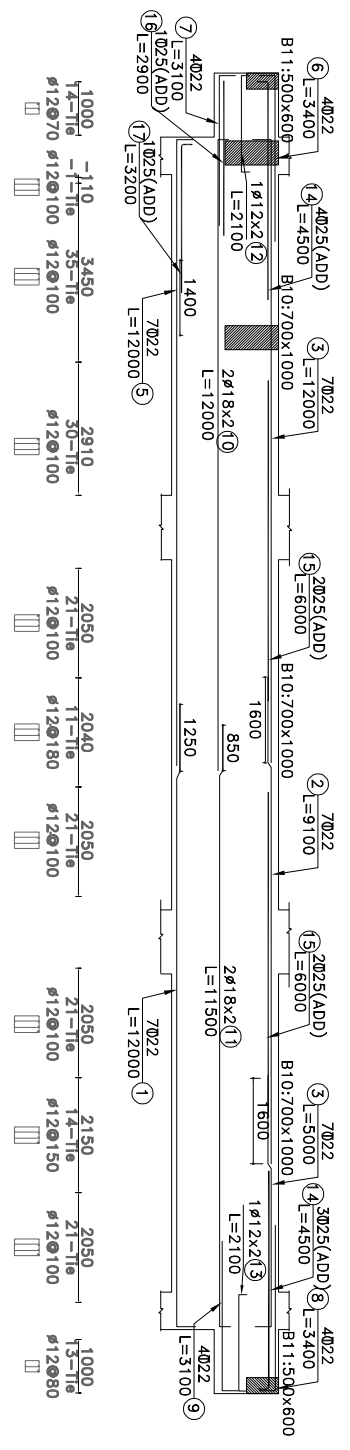

MA MB MC MD ME MF

**Beam Profile BP15**  
 Hor. Scale 1:50, Ver. Scale 1:25